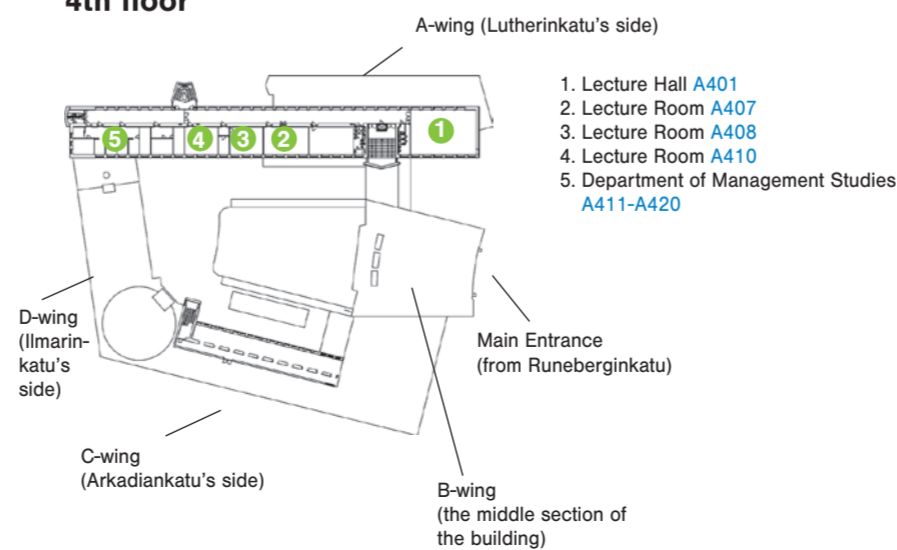

7 Töölö towers Pohjoinen Hesperiankatu 23 A

8 Technopolis Energiakuja 3

- Aalto Start-Up Center

Aalto University 2014

Main Building Ground floor

Main Building 1st floor

Main Building 2nd floor

Main Building 3rd floor

Main Building 4th floor

Main Building 5th and 6th floor

Arkadia Ground floor

1. Lecture Room E012
2. Lecture Room E014
3. Group work facilities E006-E007
4. Group work facilities E018-E020
5. Computer lab E021
6. CEMAT, doctoral students and visitors F014-F029