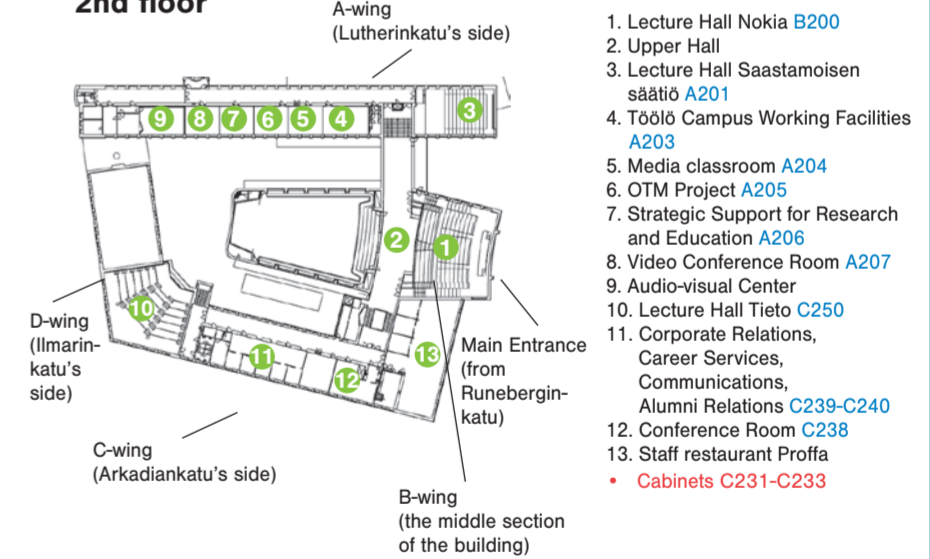

3 Arkadia 28 Arkadiankatu 28

- Small Business Center
- Entrepreneurship
- Open University

4 Economicum Arkadiankatu 7

- Department of Economics

5 Aalto University Library, Töölö Mechelininkatu 3 D

- ## 6 Domus gaudium Mechelininkatu 3 C
- Aalto University Executive Education Ltd

7 Töölö towers Pohjoinen Hesperiankatu 23 A

8 Technopolis Energiakuja 3

- Aalto Start-Up Center

Aalto University 2014

Main Building Ground floor

Main Building 1st floor

Main Building 2nd floor

Main Building 3rd floor

Main Building 4th floor

Main Building 5th and 6th floor

Arkadia Ground floor

1. Lecture Room E012
2. Lecture Room E014
3. Group work facilities E006-E007
4. Group work facilities E018-E020
5. Computer lab E021
6. CEMAT, doctoral students and visitors F014-F029

Arkadia 1st floor

1. Information Desk
2. Lecture Room OP-Pohjola E107
3. Campus and Facility Services E111-E115
4. Case Project Office E116
5. HSE Foundation E117-E118
6. Lecture Room E122
7. Lecture Room E124
8. Cafe Arkadia
9. Lecture Room Mercuri International E125
10. Lecture Room Hartwall E127
11. Lecture Room E128
12. CKIR
13. Department of Marketing