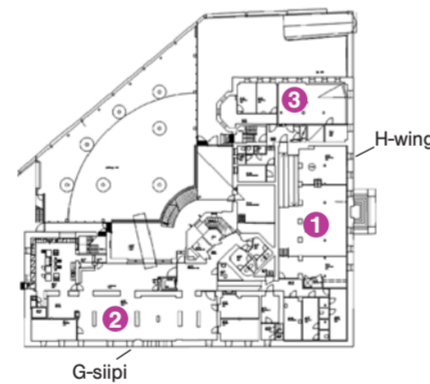

Arkadia 1st floor

1. Information Desk
2. Lecture Room OP-Pohjola E107
3. Campus and Facility Services E111-E115
4. Case Project Office E116
5. HSE Foundation E117-E118
6. Lecture Room E122
7. Lecture Room E124
8. Cafe Arkadia
9. Lecture Room Mercuri International E125
10. Lecture Room Hartwall E127
11. Lecture Room E128
12. CKIR
13. Department of Marketing

Arkadia 2nd floor

1. Researchers facilities E241
2. Department of Marketing E205-E237
3. Department of Management Studies F209-F225

The Aalto University School of Business is located in the Töölö Campus in Helsinki. The campus area includes Main Building, Arkadia, Chydenia, Economicum, Aalto University Executive Education and Aalto University Töölö Campus Library.

Arkadia 3rd floor

1. Lecture Hall Valio E341
2. Department of Management Studies E305-E334, F309-F326

Chydenia Ground floor

1. Study Hall H029
2. Cafeteria
3. Department of Information and Service Economy

Chydenia 2nd floor

Department of Finance
G204-G221, H225-H246

Chydenia 4th floor

Department of Information and Service Economy
G404-G421, H428-H433

Chydenia 1st floor

1. Information Desk
2. Lecture Room EY G106
3. Lecture Room Deloitte G107
4. Lecture Room KPMG G109
5. Lecture Hall PwC G111
6. Lecture Hall PwC G112
7. Computer lab G113
8. Computer lab CGI G114
9. Lecture Room LähiTapiola H122
10. Department of Accounting