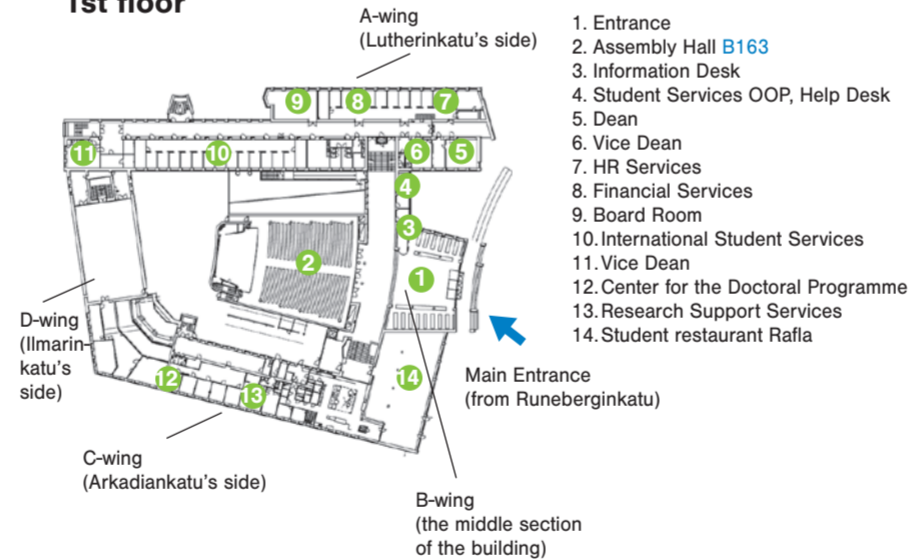

Campus map of Töölö

A! Aalto University

Main Building Runeberginkatu 14–16

- Department of Management Studies
- Information Desk
- Student Services
- AYY Töölö Office
- Service Factory
- Unigrafia
- Unisport
- IT Service Desk
- Center for Doctoral Programme
- Classrooms and offices A–D

3 Arkadia 28 Arkadiankatu 28

- Small Business Center
- Entrepreneurship
- Open University

4 Economicum Arkadiankatu 7

- Department of Economics

5 Aalto University Library, Töölö Mechelininkatu 3 D

- ## 6 Domus gaudium Mechelininkatu 3 C
- Aalto University Executive Education Ltd

7 Töölö towers Pohjoinen Hesperiankatu 23 A

8 Technopolis Energiakuja 3

- Aalto Start-Up Center

Aalto University 2014

Main Building Ground floor

Main Building 1st floor

Main Building 2nd floor

Main Building 3rd floor

Main Building 4th floor

Main Building 5th and 6th floor

Arkadia Ground floor

1. Lecture Room E012
2. Lecture Room E014
3. Group work facilities E006-E007
4. Group work facilities E018-E020
5. Computer lab E021
6. CEMAT, doctoral students and visitors F014-F029