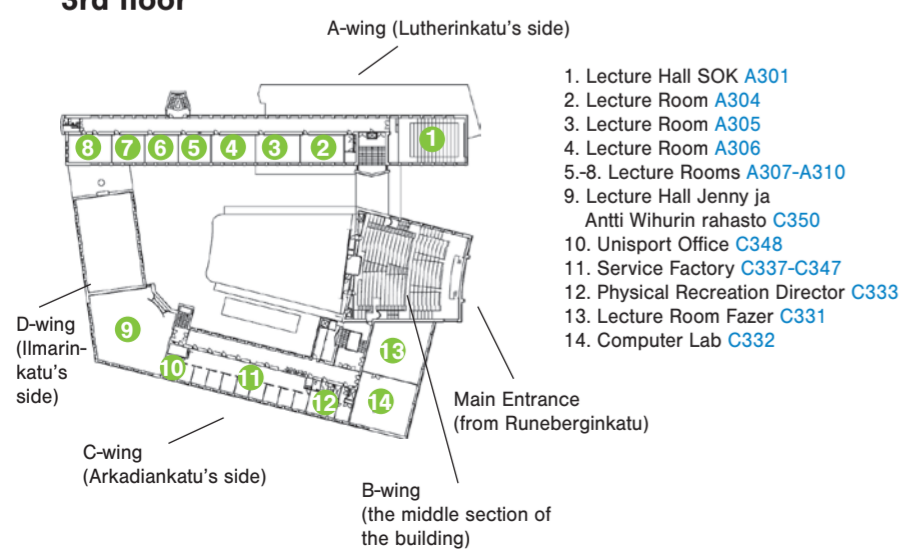

3 Arkadia 28 Arkadiankatu 28

- Small Business Center
- Entrepreneurship
- Open University

4 Economicum Arkadiankatu 7

- Department of Economics

5 Aalto University Library, Töölö Mechelininkatu 3 D

- ## 6 Domus gaudium Mechelininkatu 3 C
- Aalto University Executive Education Ltd

7 Töölö towers Pohjoinen Hesperiankatu 23 A

8 Technopolis Energiakuja 3

- Aalto Start-Up Center

Aalto University 2014

Main Building Ground floor

Main Building 1st floor

Main Building 2nd floor

Main Building 3rd floor

Main Building 4th floor

Main Building 5th and 6th floor

Arkadia Ground floor

1. Lecture Room E012
2. Lecture Room E014
3. Group work facilities E006-E007
4. Group work facilities E018-E020
5. Computer lab E021
6. CEMAT, doctoral students and visitors F014-F029

Arkadia 1st floor

1. Information Desk
2. Lecture Room OP-Pohjola E107
3. Campus and Facility Services E111-E115
4. Case Project Office E116
5. HSE Foundation E117-E118
6. Lecture Room E122
7. Lecture Room E124
8. Cafe Arkadia
9. Lecture Room Mercuri International E125
10. Lecture Room Hartwall E127
11. Lecture Room E128
12. CKIR
13. Department of Marketing