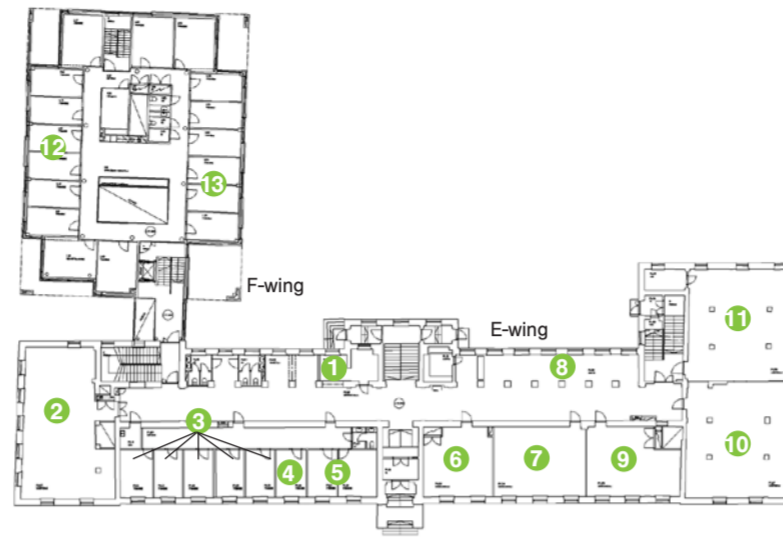

7 Töölö towers Pohjoinen Hesperiankatu 23 A

8 Technopolis Energiakuja 3

- Aalto Start-Up Center

Aalto University 2014

Main Building Ground floor

Main Building 1st floor

Main Building 2nd floor

Main Building 3rd floor

Main Building 4th floor

Main Building 5th and 6th floor

Arkadia Ground floor

1. Lecture Room E012
2. Lecture Room E014
3. Group work facilities E006-E007
4. Group work facilities E018-E020
5. Computer lab E021
6. CEMAT, doctoral students and visitors F014-F029

Arkadia 1st floor

1. Information Desk
2. Lecture Room OP-Pohjola E107
3. Campus and Facility Services E111-E115
4. Case Project Office E116
5. HSE Foundation E117-E118
6. Lecture Room E122
7. Lecture Room E124
8. Cafe Arkadia
9. Lecture Room Mercuri International E125
10. Lecture Room Hartwall E127
11. Lecture Room E128
12. CKIR
13. Department of Marketing