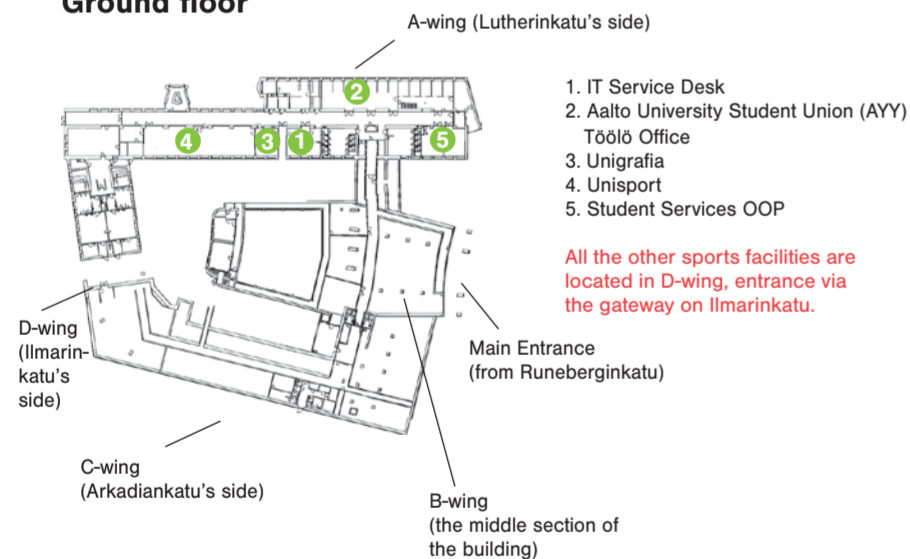

3 Arkadia 28 Arkadiankatu 28

- Small Business Center
- Entrepreneurship
- Open University

4 Economicum Arkadiankatu 7

- Department of Economics

5 Aalto University Library, Töölö Mechelininkatu 3 D

- ## 6 Domus gaudium Mechelininkatu 3 C
- Aalto University Executive Education Ltd

7 Töölö towers Pohjoinen Hesperiankatu 23 A

8 Technopolis Energiakuja 3

- Aalto Start-Up Center

Aalto University 2014

Main Building Ground floor

Main Building 1st floor

Main Building 2nd floor

Main Building 3rd floor

Main Building 4th floor

Main Building 5th and 6th floor

Arkadia Ground floor

1. Lecture Room E012
2. Lecture Room E014
3. Group work facilities E006-E007
4. Group work facilities E018-E020
5. Computer lab E021
6. CEMAT, doctoral students and visitors F014-F029