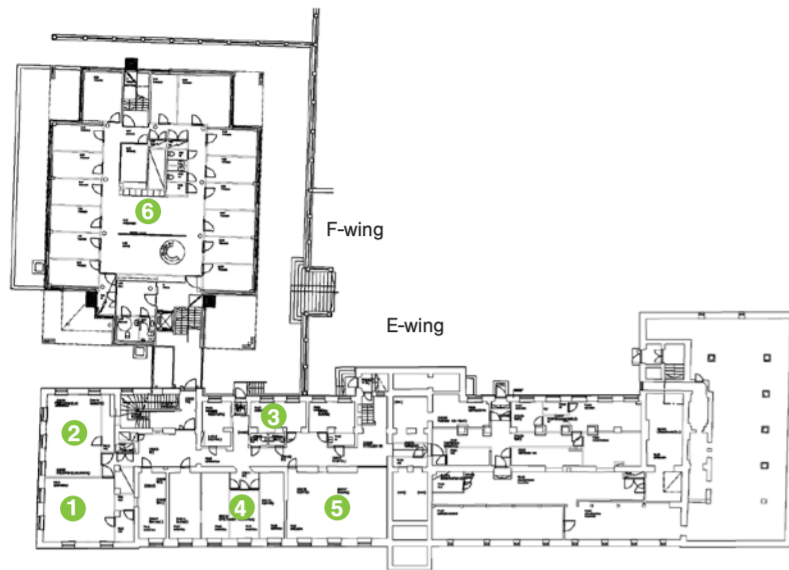

7 Töölö towers Pohjoinen Hesperiankatu 23 A

8 Technopolis Energiakuja 3

- Aalto Start-Up Center

Aalto University 2014

Main Building Ground floor

Main Building 1st floor

Main Building 2nd floor

Main Building 3rd floor

Main Building 4th floor

Main Building 5th and 6th floor

Arkadia Ground floor

1. Lecture Room E012
2. Lecture Room E014
3. Group work facilities E006-E007
4. Group work facilities E018-E020
5. Computer lab E021
6. CEMAT, doctoral students and visitors F014-F029